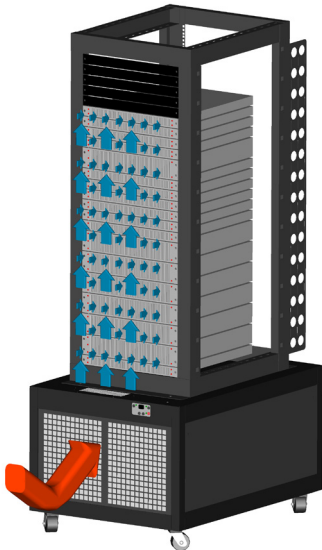

Open 4 Post Rack